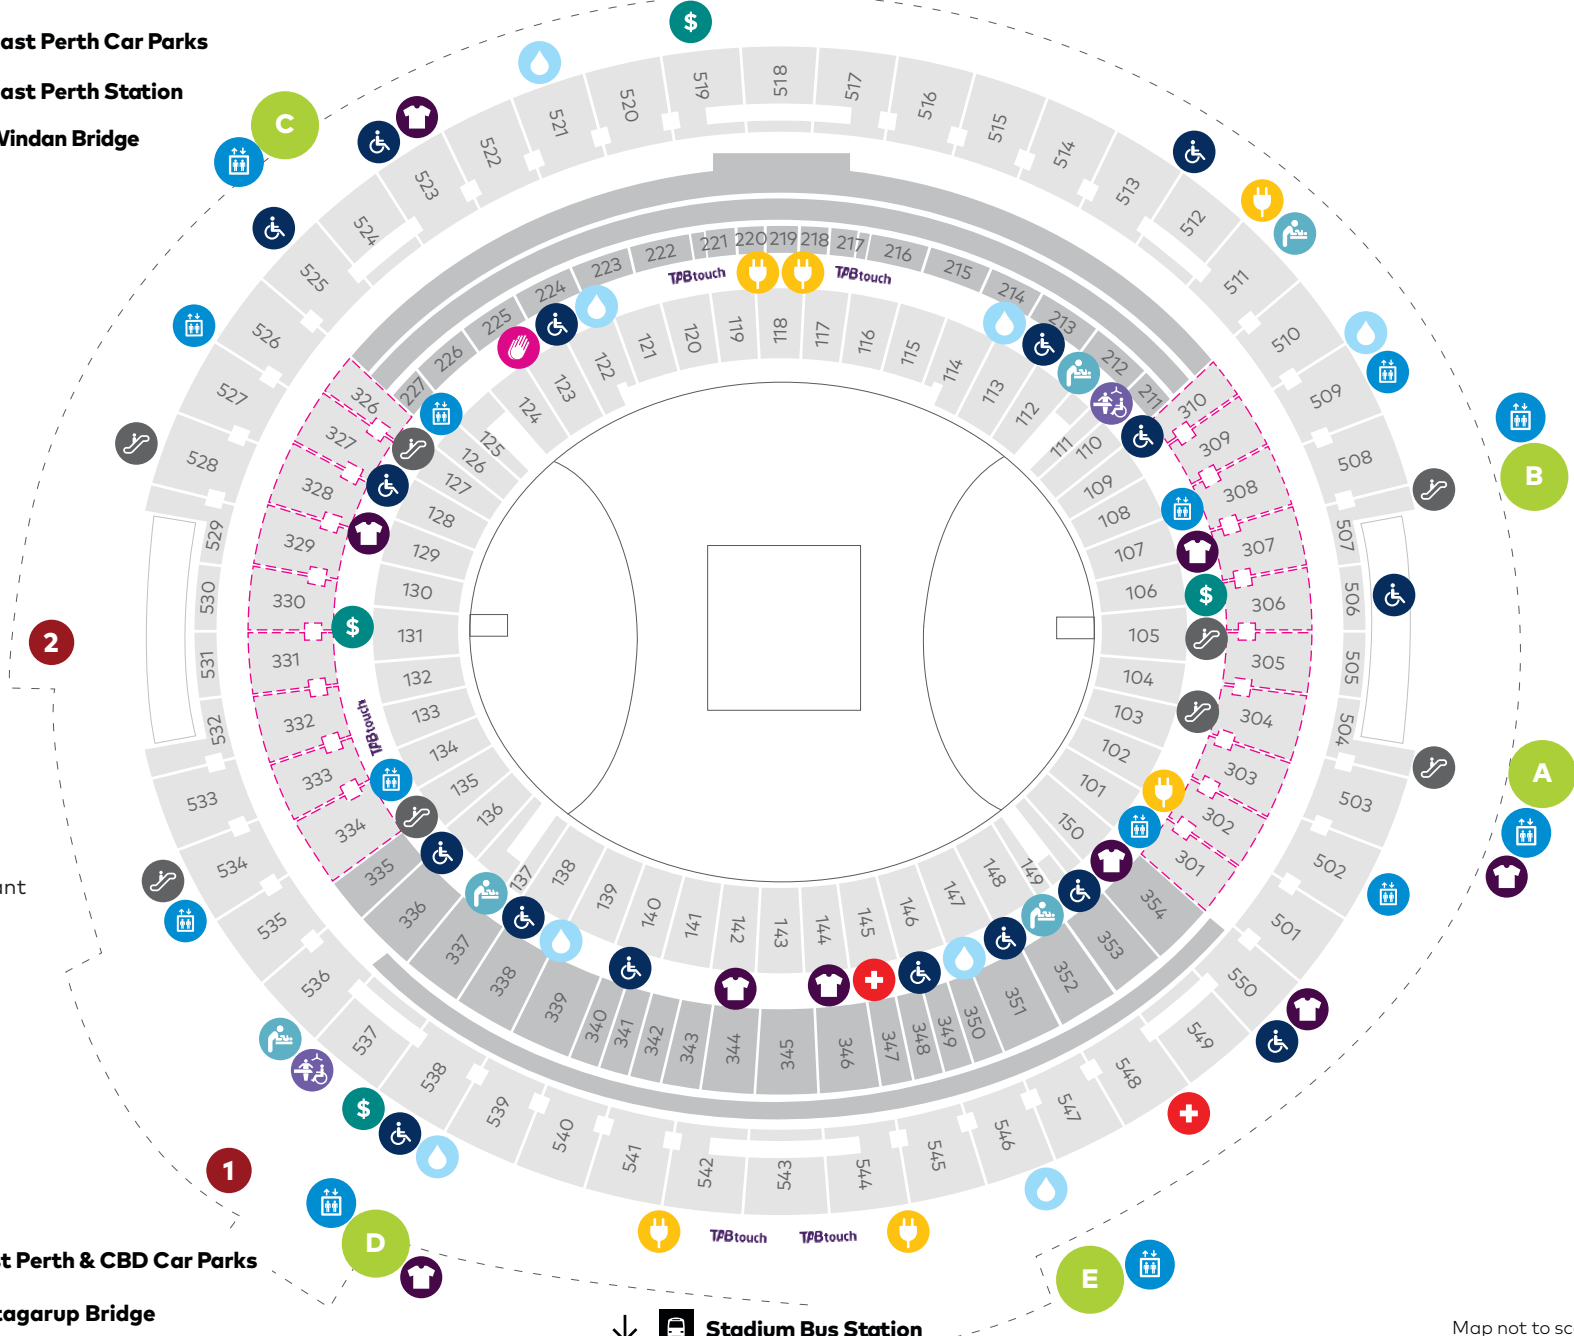

- P** East Perth Car Parks
- 🚉** East Perth Station
- 📍** Windan Bridge

LEGEND

- 🛖** Lifts
- 🚶** Escalators
- 💰** ATM
- +** First Aid Room
- ♿** Changing Places
- 👶** Parenting Room
- ♿** Accessible Toilets
- 🙏** Prayer Room
- 💧** Water Fountains
- 👕** Merchandise
- 🔌** Charging Stations
- 🟢** Gates
- 1** City View Café
- 2** Goodwood Restaurant
- 🔴** Access via Level 1

- 🚉** Perth Stadium Station
- 🚗** Taxi

- P** East Perth & CBD Car Parks
- 📍** Matagarup Bridge

🚏 Stadium Bus Station

Map not to scale, subject to change

Victoria Park Drive